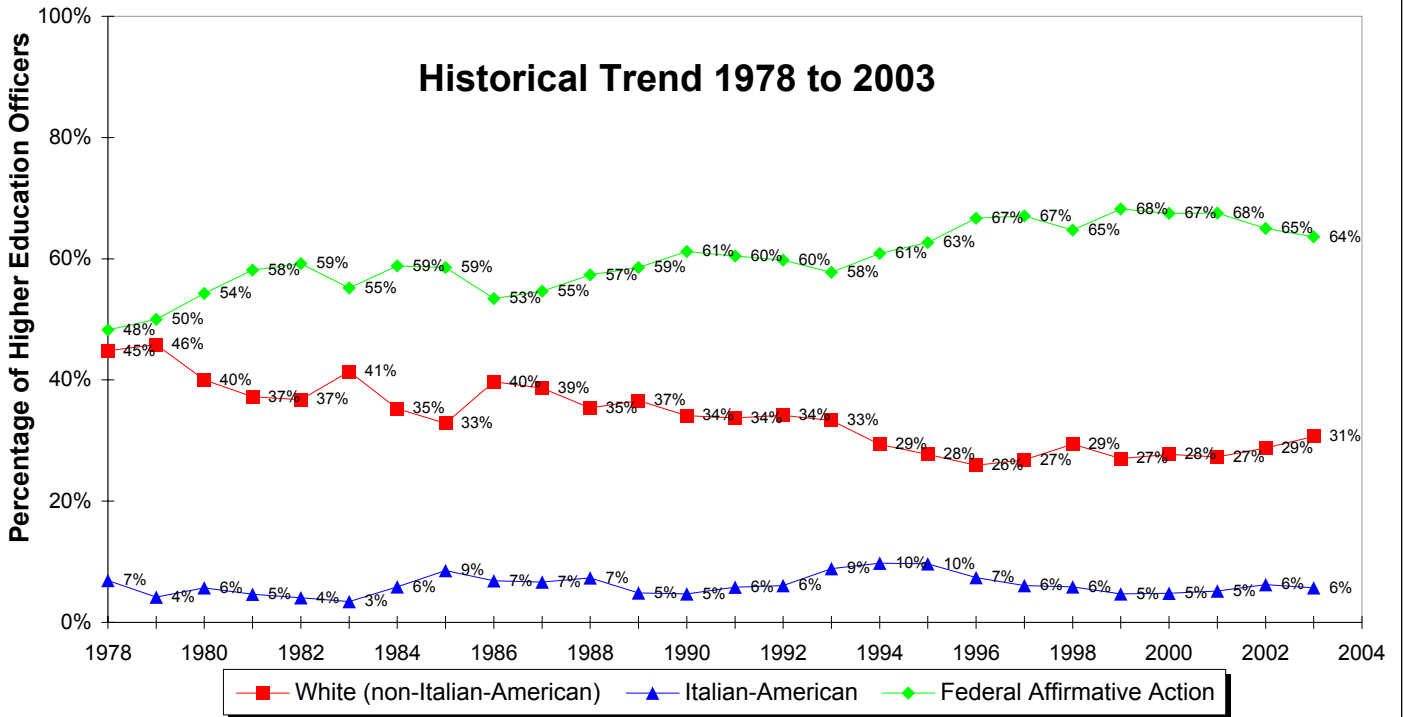

Borough of Manhattan Community College Higher Education Officers

Historical Trend 1978 to 2003