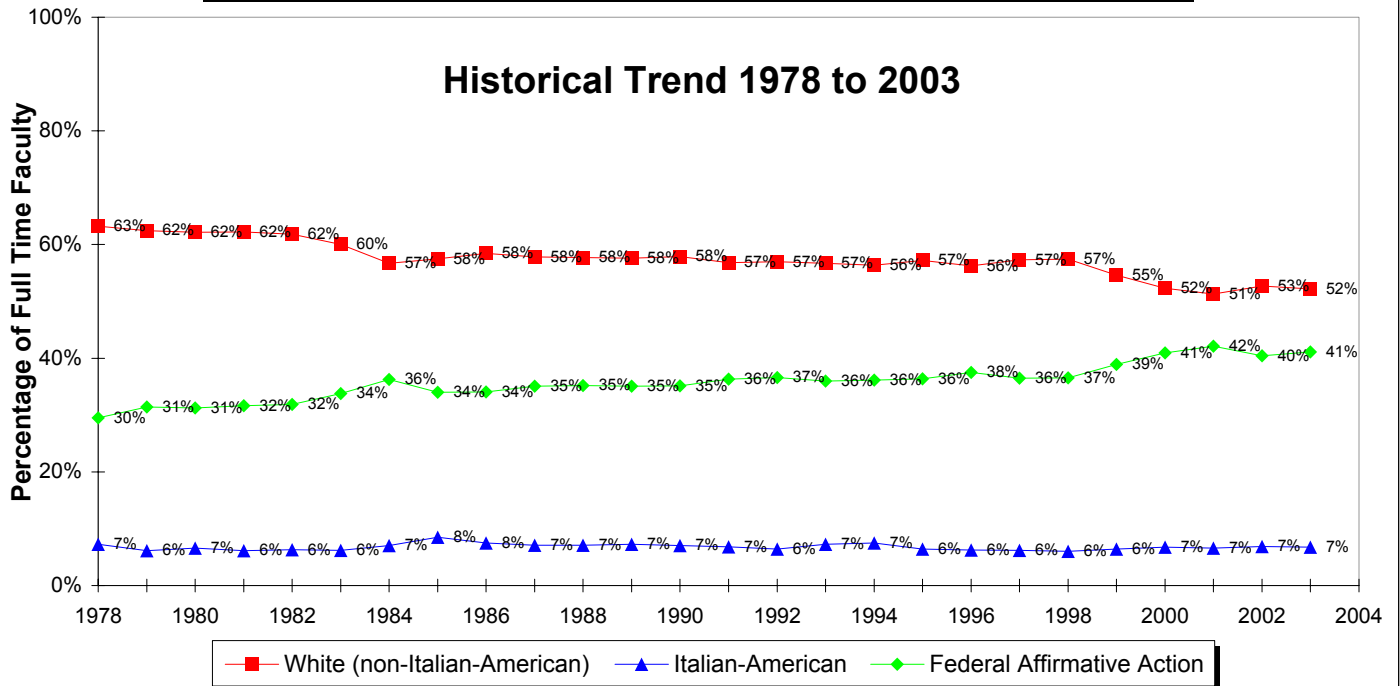

Borough of Manhattan Community College Total Instructional Staff

Historical Trend 1978 to 2003

Comparison 1978, 2002 and 2003

Borough of Manhattan Community College Full Time Faculty

Historical Trend 1978 to 2003

Comparison 1978, 2002 and 2003