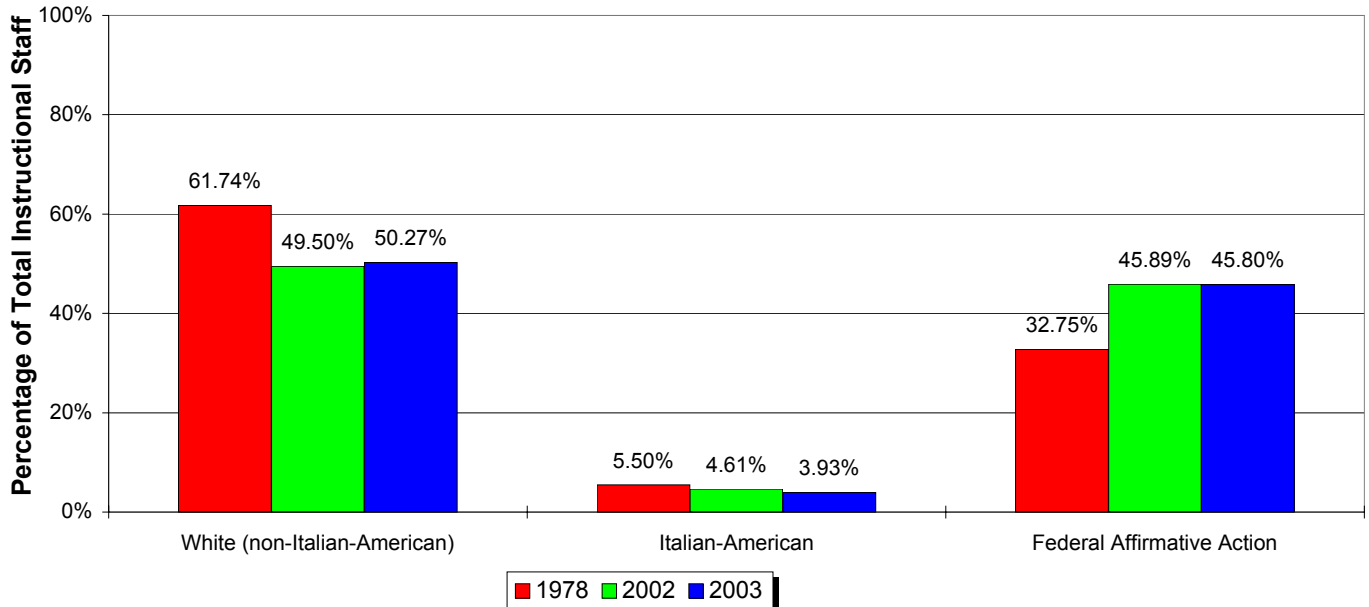

Borough of Manhattan Community College Total Instructional Staff

Historical Trend 1978 to 2003

Comparison 1978, 2002 and 2003

Borough of Manhattan Community College Full Time Faculty

Historical Trend 1978 to 2003

Comparison 1978, 2002 and 2003