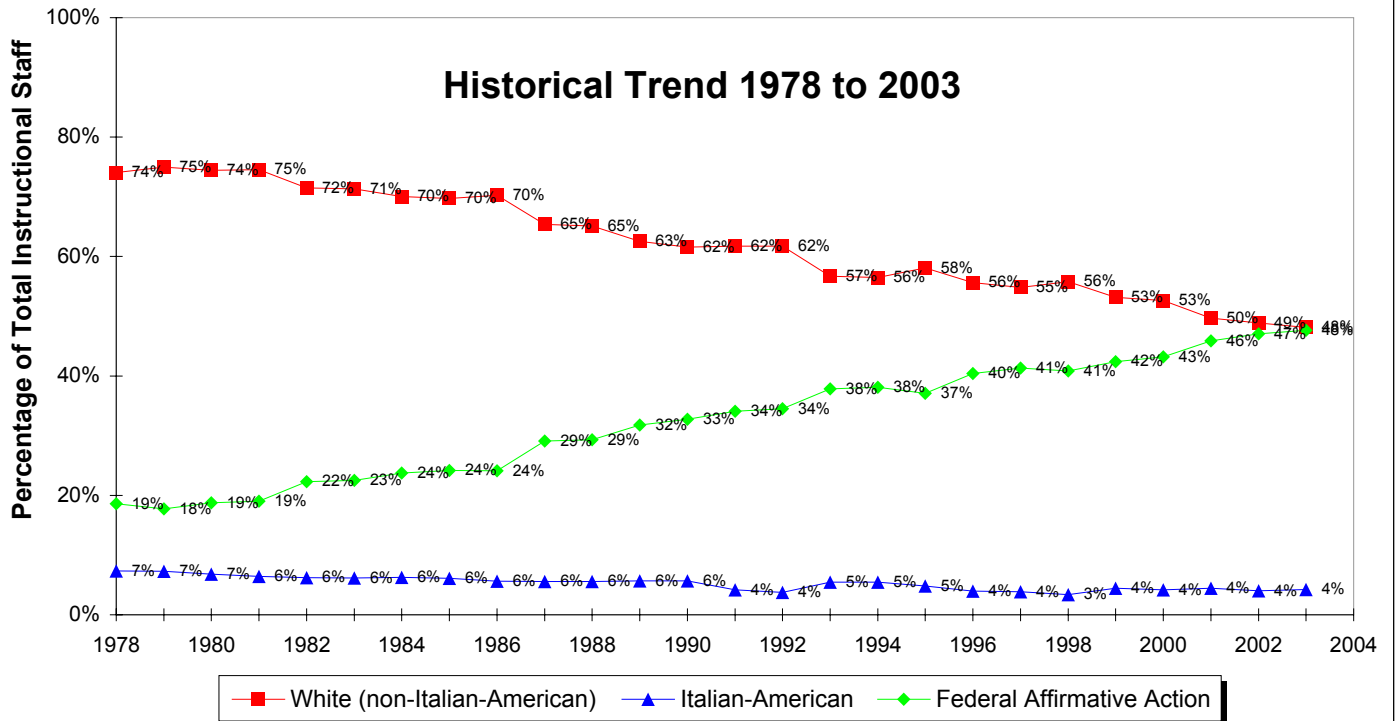

Bronx Community College Total Instructional Staff

Comparison 1978, 2002 and 2003

Bronx Community College Full Time Faculty

Historical Trend 1978 to 2003

Comparison 1978, 2002 and 2003

Bronx Community College Higher Education Officers

Historical Trend 1978 to 2003

Comparison 1978, 2002 and 2003

Bronx Community College University/College Executives & Deans

Historical Trend 1978 to 2003

Comparison 1978, 2002 and 2003