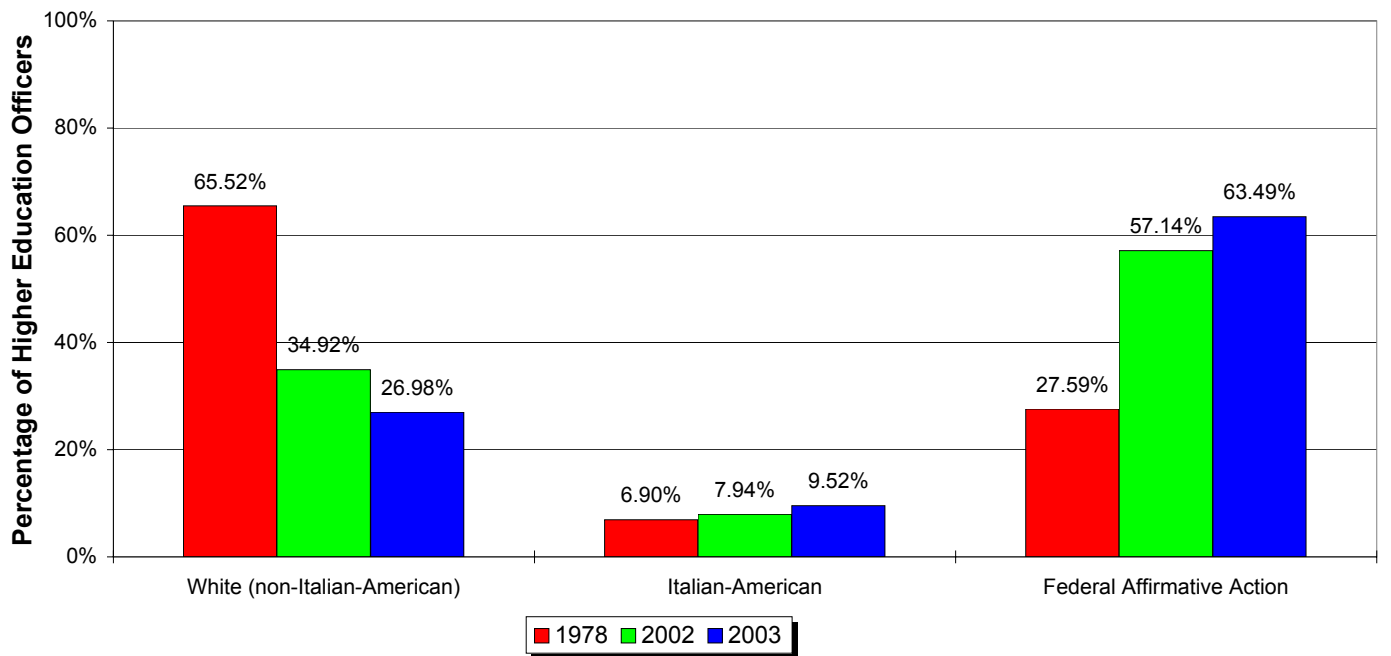

Bronx Community College Total Instructional Staff

Comparison 1978, 2002 and 2003

Bronx Community College Full Time Faculty

Historical Trend 1978 to 2003

Comparison 1978, 2002 and 2003

Bronx Community College Higher Education Officers

Historical Trend 1978 to 2003

Comparison 1978, 2002 and 2003

Bronx Community College University/College Executives & Deans

Historical Trend 1978 to 2003

Comparison 1978, 2002 and 2003