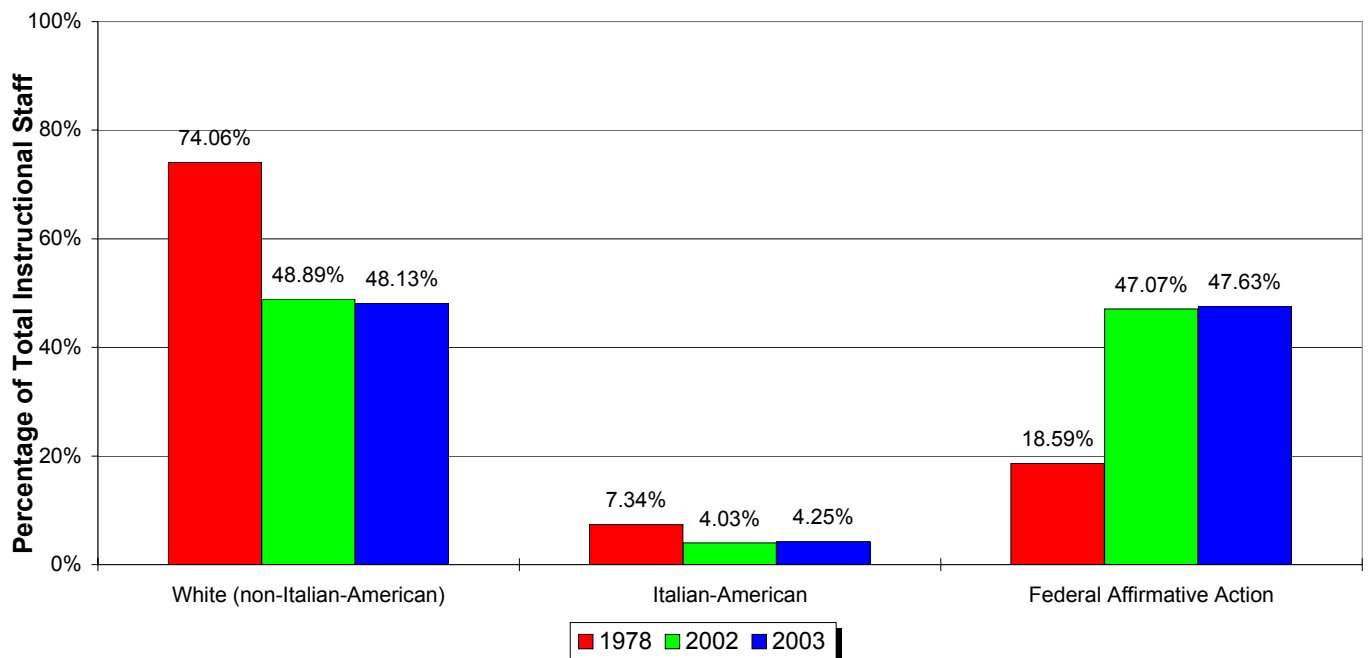

Bronx Community College Total Instructional Staff

Comparison 1978, 2002 and 2003

Bronx Community College Full Time Faculty

Historical Trend 1978 to 2003

Comparison 1978, 2002 and 2003

Bronx Community College Higher Education Officers

Historical Trend 1978 to 2003

Comparison 1978, 2002 and 2003

Bronx Community College University/College Executives & Deans

Historical Trend 1978 to 2003

Comparison 1978, 2002 and 2003