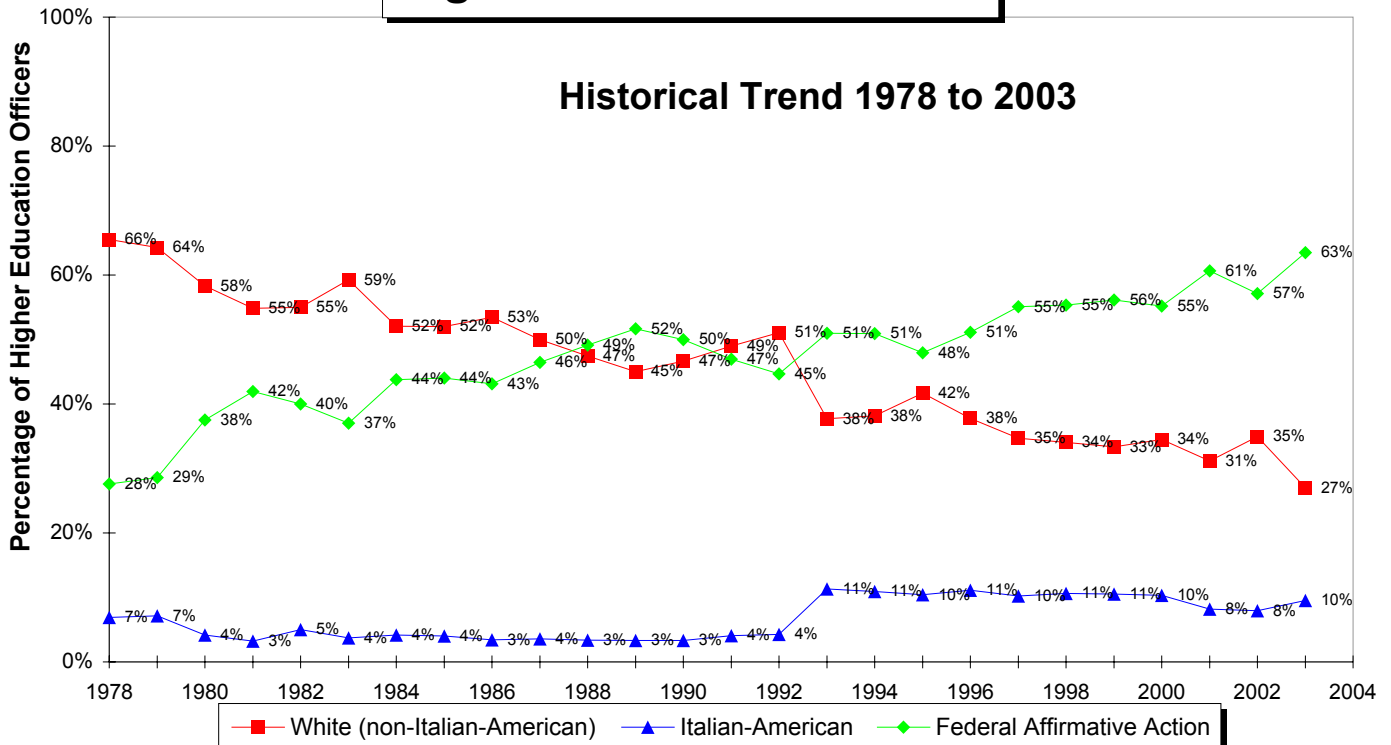

Bronx Community College Total Instructional Staff

Comparison 1978, 2002 and 2003

Bronx Community College Full Time Faculty

Historical Trend 1978 to 2003

Comparison 1978, 2002 and 2003

Bronx Community College Higher Education Officers

Historical Trend 1978 to 2003

Comparison 1978, 2002 and 2003

Bronx Community College University/College Executives & Deans

Historical Trend 1978 to 2003

Comparison 1978, 2002 and 2003