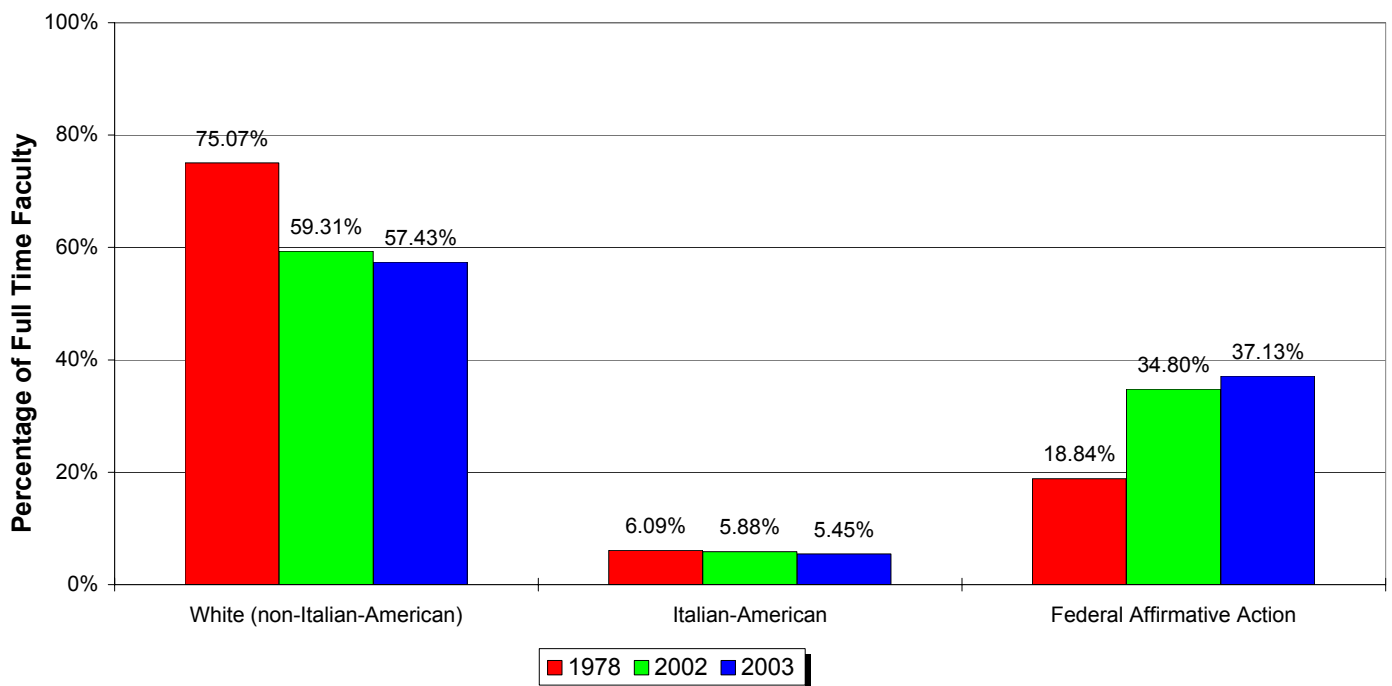

Bronx Community College Total Instructional Staff

Comparison 1978, 2002 and 2003

Bronx Community College Full Time Faculty

Historical Trend 1978 to 2003

Comparison 1978, 2002 and 2003

Bronx Community College Higher Education Officers

Historical Trend 1978 to 2003

Comparison 1978, 2002 and 2003

Bronx Community College University/College Executives & Deans

Historical Trend 1978 to 2003

Comparison 1978, 2002 and 2003