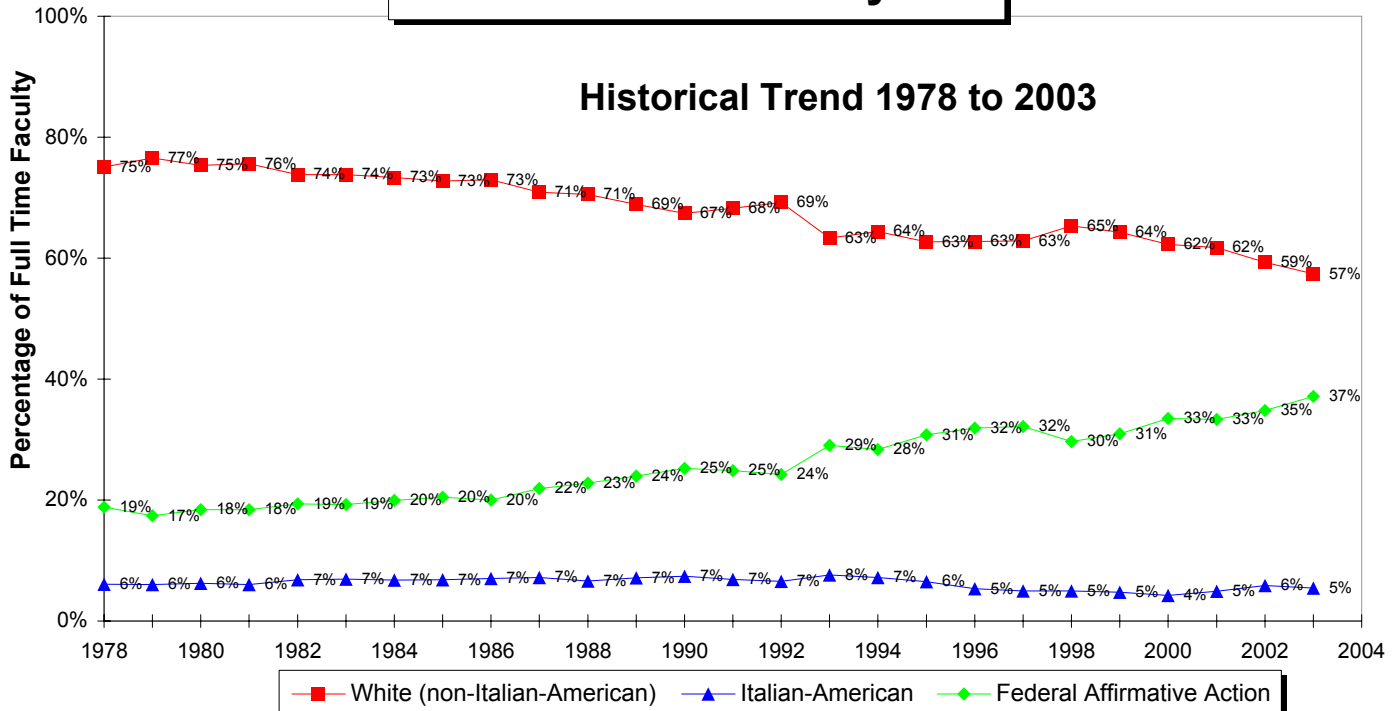

Bronx Community College Total Instructional Staff

Comparison 1978, 2002 and 2003

Bronx Community College Full Time Faculty

Historical Trend 1978 to 2003

Comparison 1978, 2002 and 2003

Bronx Community College Higher Education Officers

Historical Trend 1978 to 2003

Comparison 1978, 2002 and 2003

Bronx Community College University/College Executives & Deans

Historical Trend 1978 to 2003

Comparison 1978, 2002 and 2003