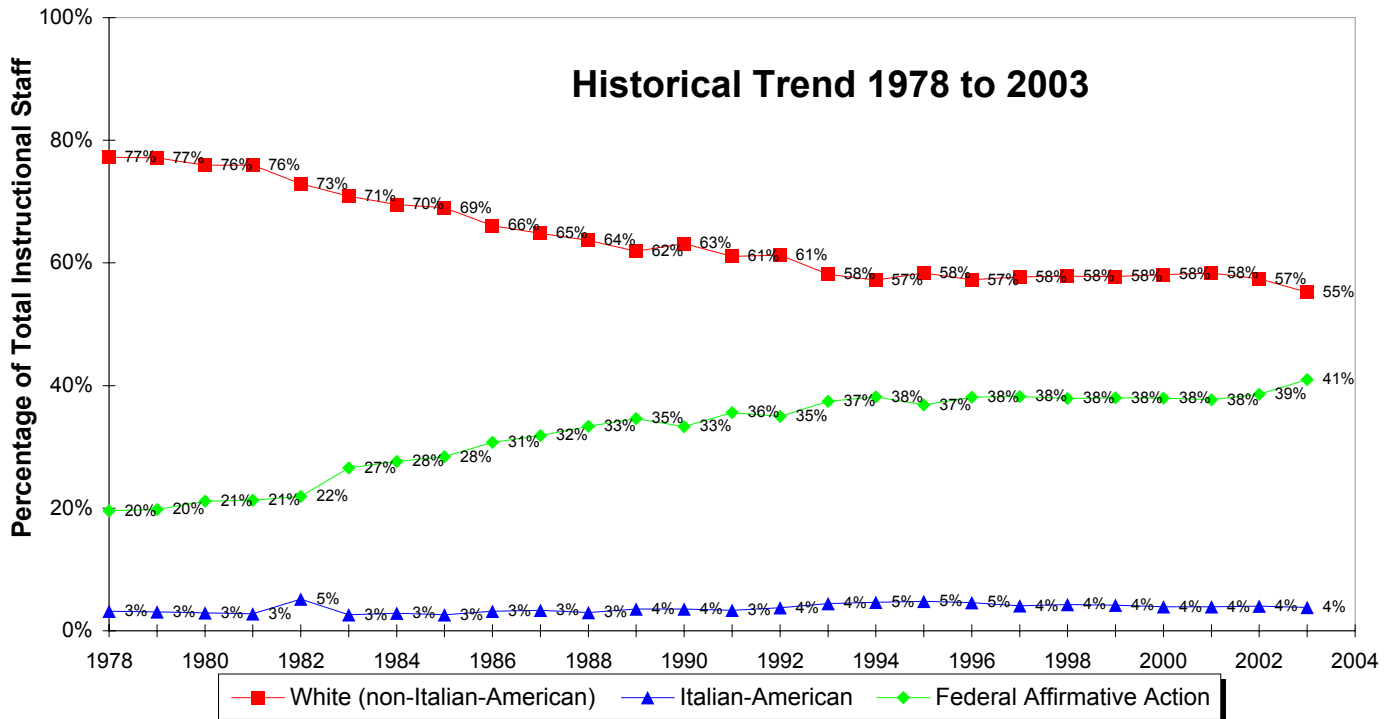

City College Total Instructional Staff

Historical Trend 1978 to 2003

Comparison 1978, 2002 and 2003

City College Full Time Faculty

Historical Trend 1978 to 2003

Comparison 1978, 2002 and 2003

City College Higher Education Officers

Historical Trend 1978 to 2003

Comparison 1978, 2002 and 2003

City College University/College Executives & Deans

Comparison 1978, 2002 and 2003