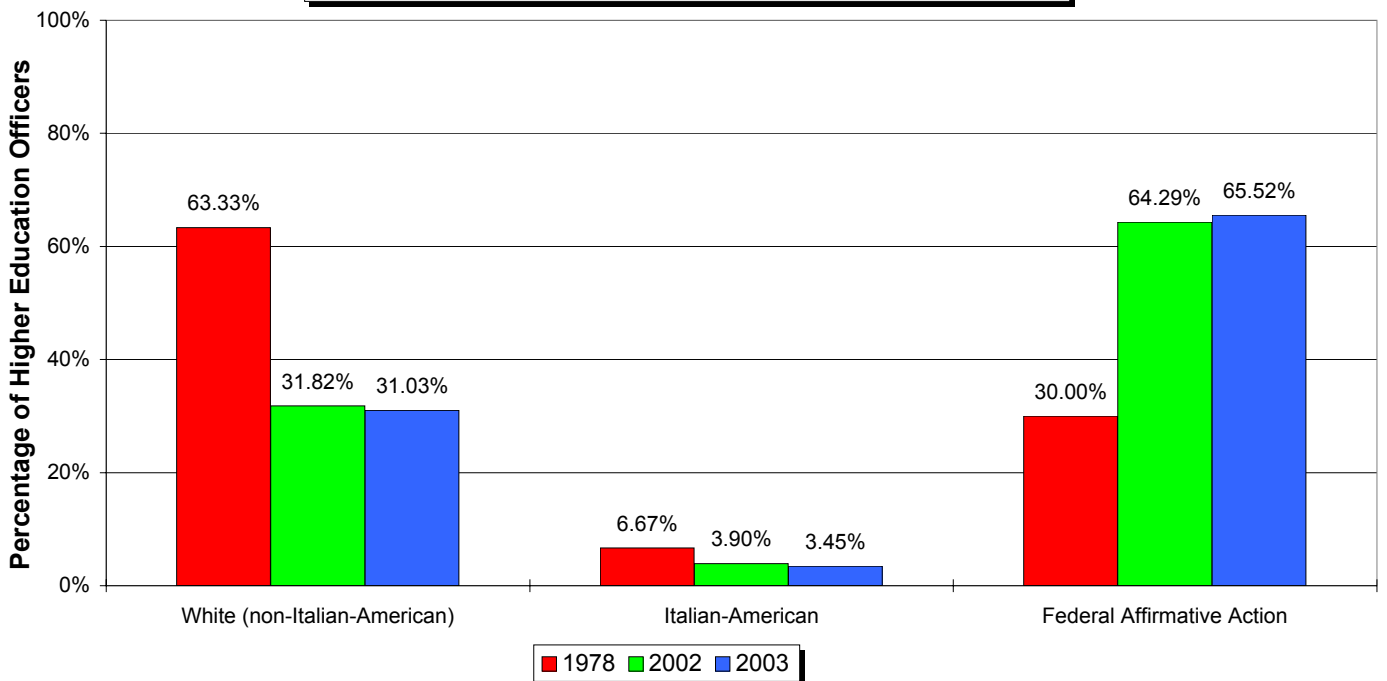

City College Total Instructional Staff

Historical Trend 1978 to 2003

Comparison 1978, 2002 and 2003

City College Full Time Faculty

Historical Trend 1978 to 2003

Comparison 1978, 2002 and 2003

City College Higher Education Officers

Historical Trend 1978 to 2003

Comparison 1978, 2002 and 2003

City College University/College Executives & Deans

Comparison 1978, 2002 and 2003