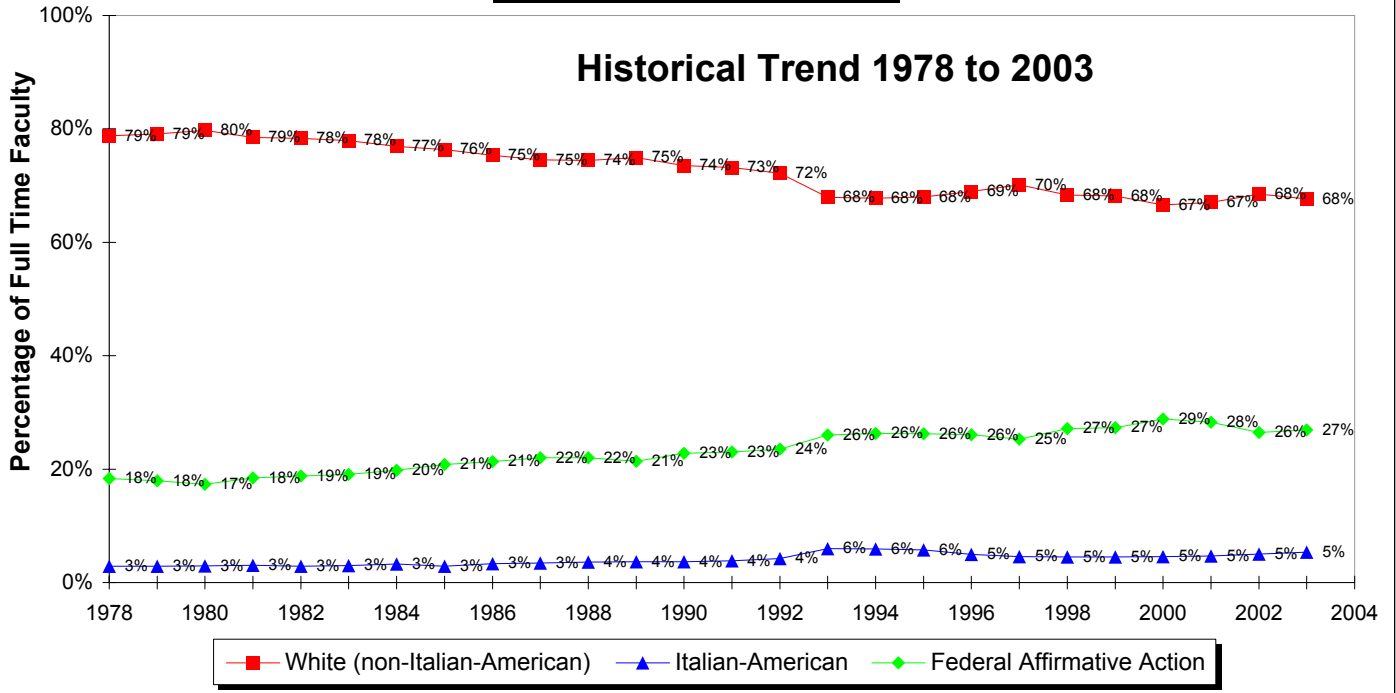

City College Total Instructional Staff

Historical Trend 1978 to 2003

Comparison 1978, 2002 and 2003

City College Full Time Faculty

Historical Trend 1978 to 2003

Comparison 1978, 2002 and 2003

City College Higher Education Officers

Historical Trend 1978 to 2003

Comparison 1978, 2002 and 2003

City College University/College Executives & Deans

Comparison 1978, 2002 and 2003