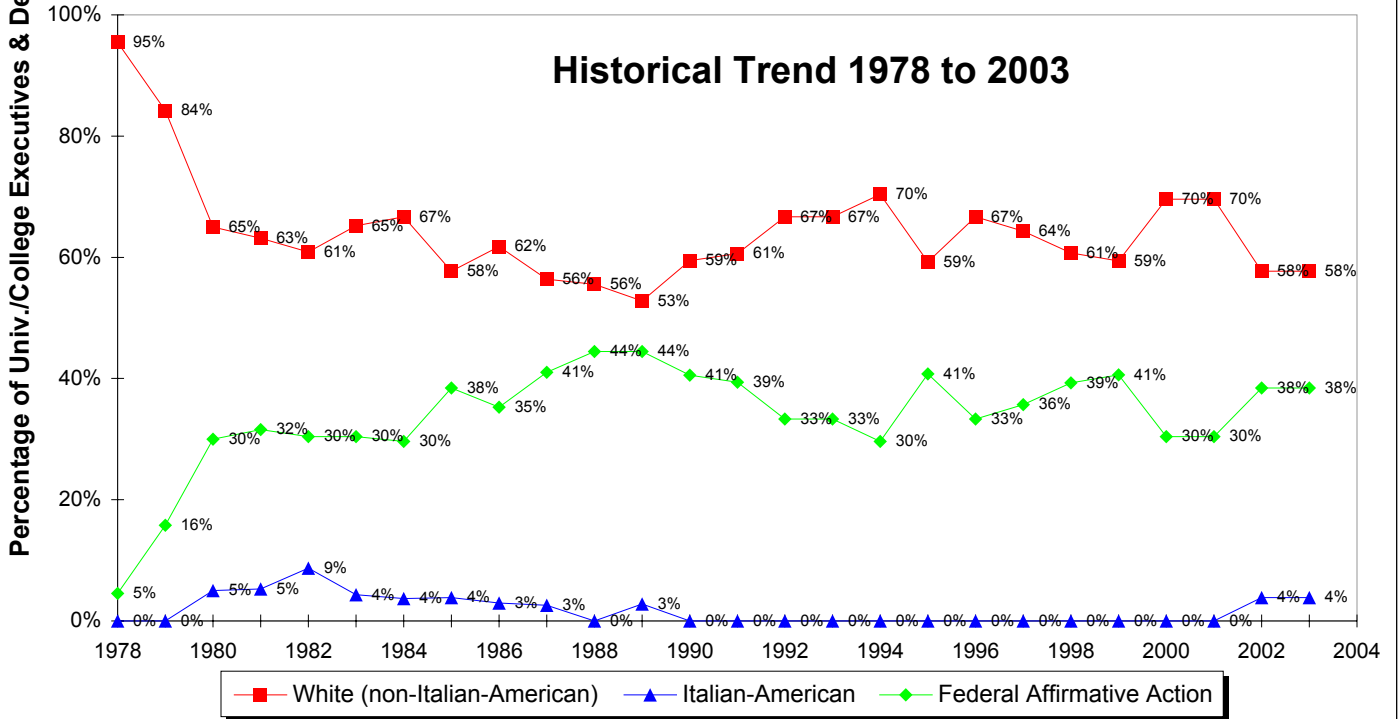

City College Total Instructional Staff

Historical Trend 1978 to 2003

Comparison 1978, 2002 and 2003

City College Full Time Faculty

Historical Trend 1978 to 2003

Comparison 1978, 2002 and 2003

City College Higher Education Officers

Historical Trend 1978 to 2003

Comparison 1978, 2002 and 2003

City College University/College Executives & Deans

Comparison 1978, 2002 and 2003