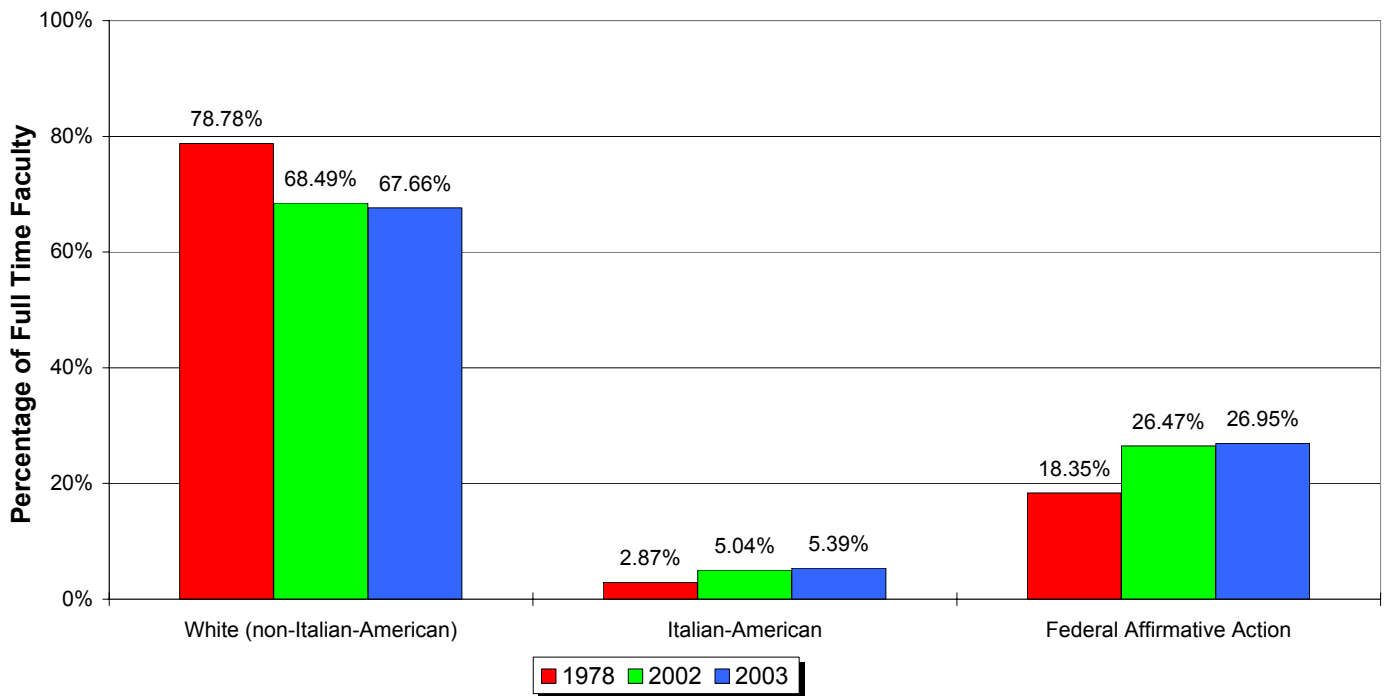

City College Total Instructional Staff

Historical Trend 1978 to 2003

Comparison 1978, 2002 and 2003

City College Full Time Faculty

Historical Trend 1978 to 2003

Comparison 1978, 2002 and 2003

City College Higher Education Officers

Historical Trend 1978 to 2003

Comparison 1978, 2002 and 2003

City College University/College Executives & Deans

Comparison 1978, 2002 and 2003