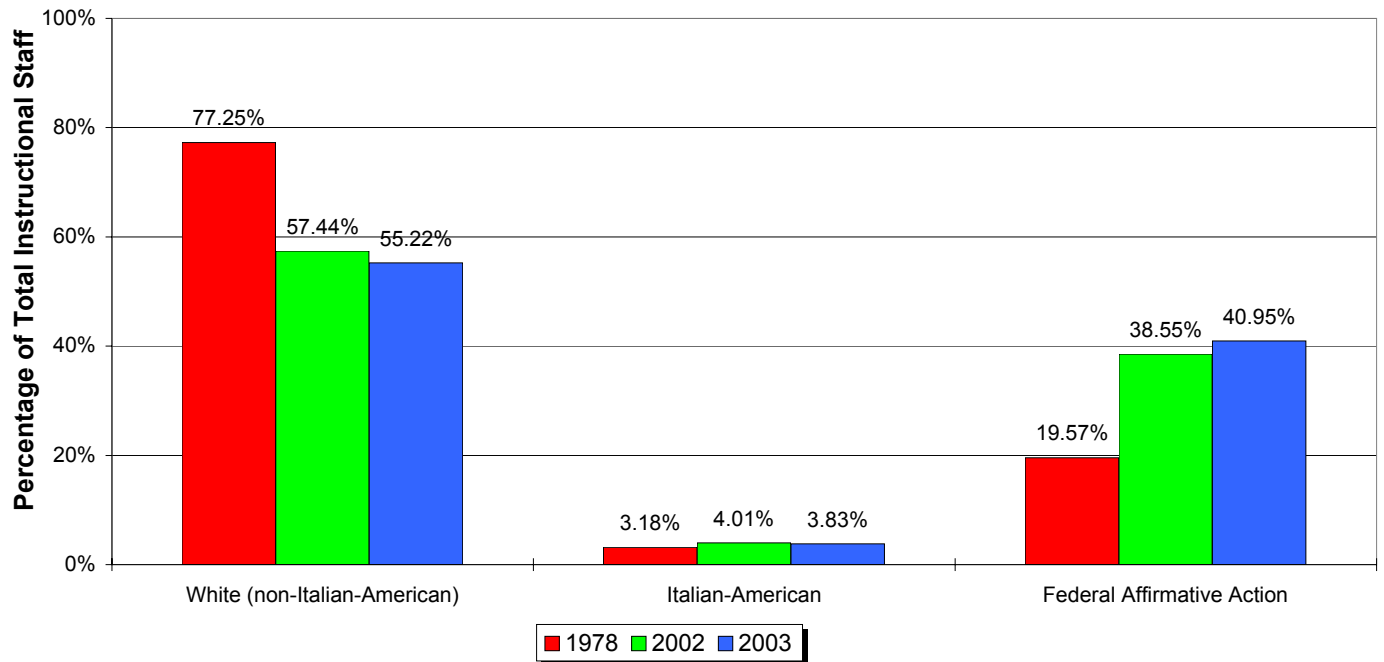

City College Total Instructional Staff

Historical Trend 1978 to 2003

Comparison 1978, 2002 and 2003

City College Full Time Faculty

Historical Trend 1978 to 2003

Comparison 1978, 2002 and 2003

City College Higher Education Officers

Historical Trend 1978 to 2003

Comparison 1978, 2002 and 2003

City College University/College Executives & Deans

Comparison 1978, 2002 and 2003