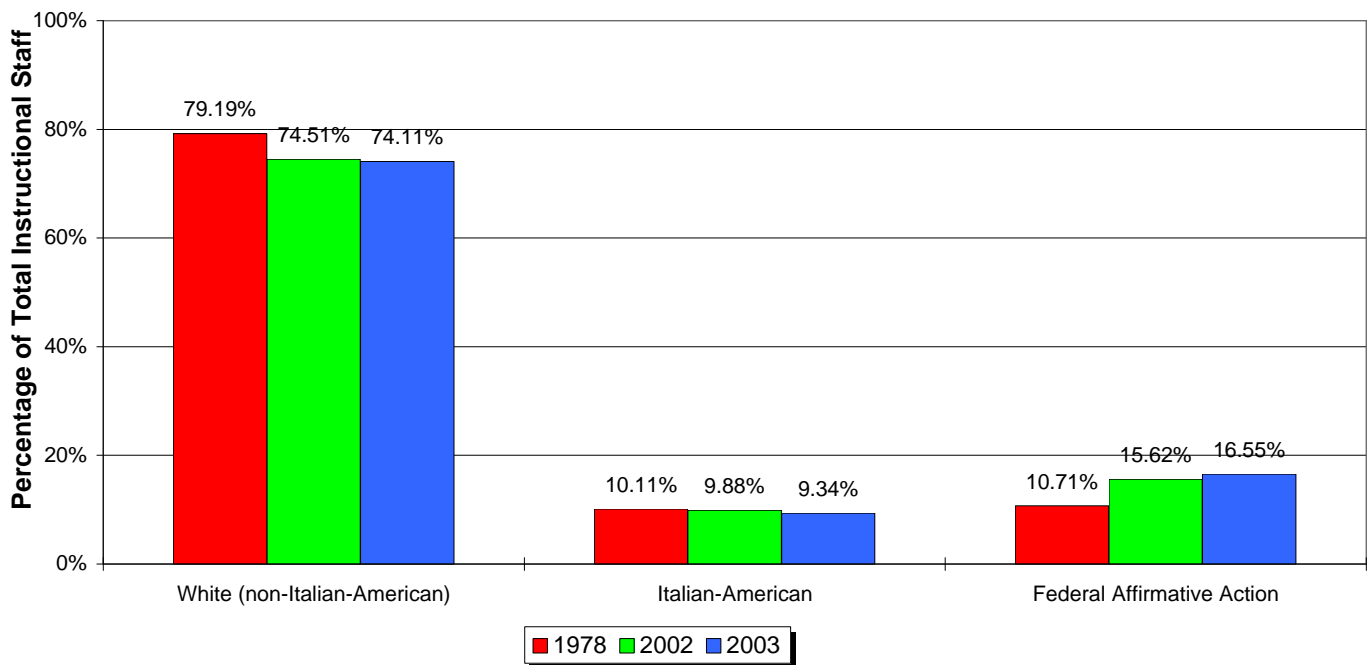

Comparison 1978, 2002 and 2003