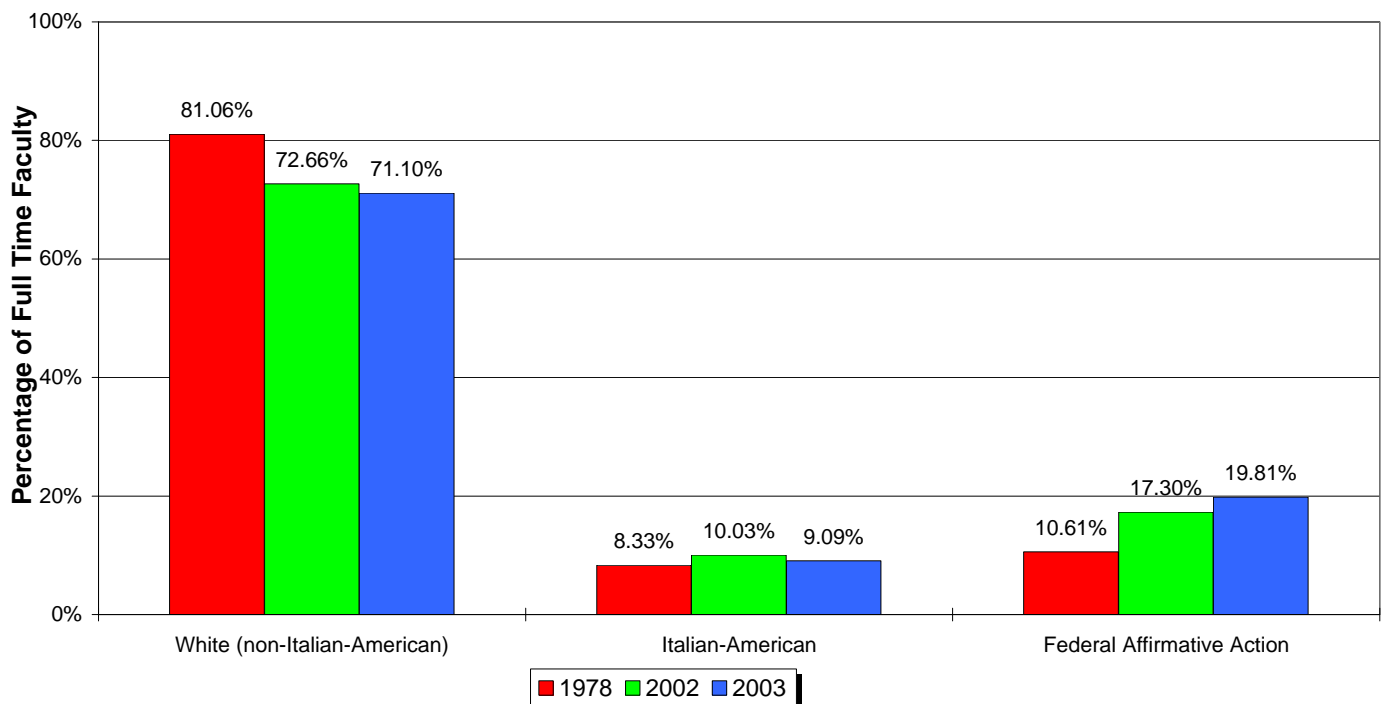

College of Staten Island Full Time Faculty

Historical Trend 1978 to 2003

Comparison 1978, 2002 and 2003

College of Staten Island Higher Education Officers

Historical Trend 1978 to 2003

Comparison 1978, 2002 and 2003