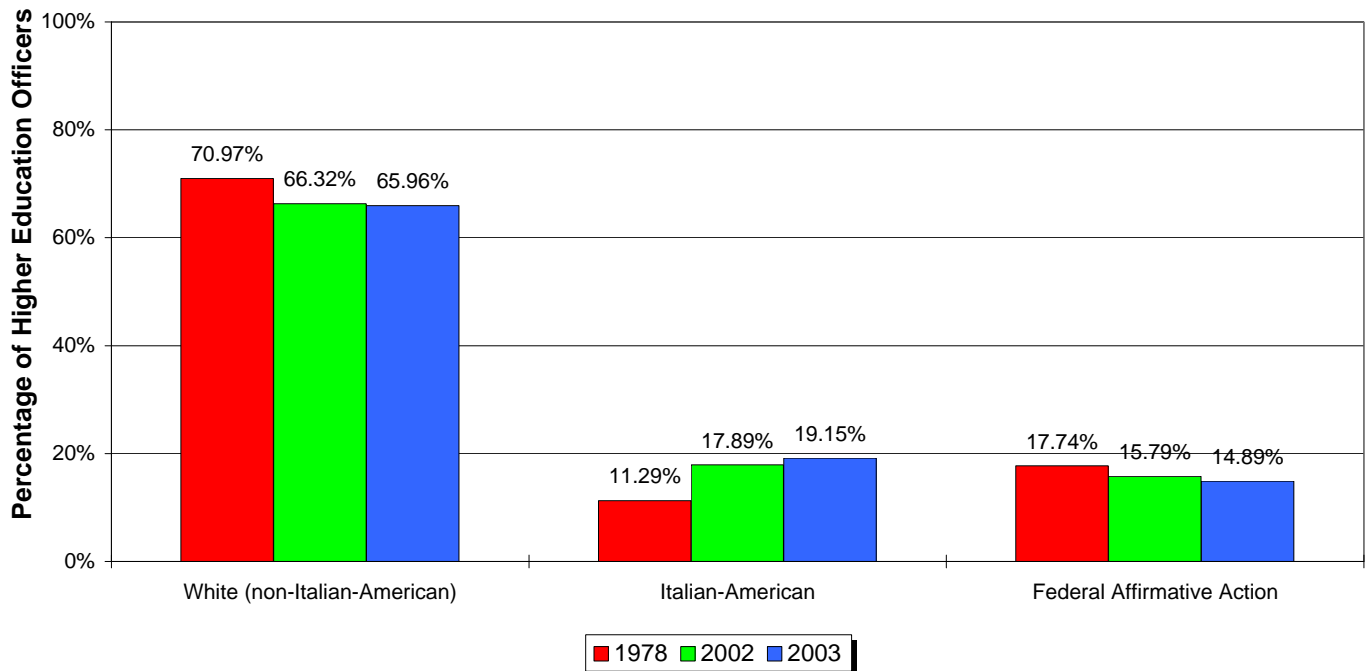

College of Staten Island Full Time Faculty

Historical Trend 1978 to 2003

Comparison 1978, 2002 and 2003

College of Staten Island Higher Education Officers

Historical Trend 1978 to 2003

Comparison 1978, 2002 and 2003