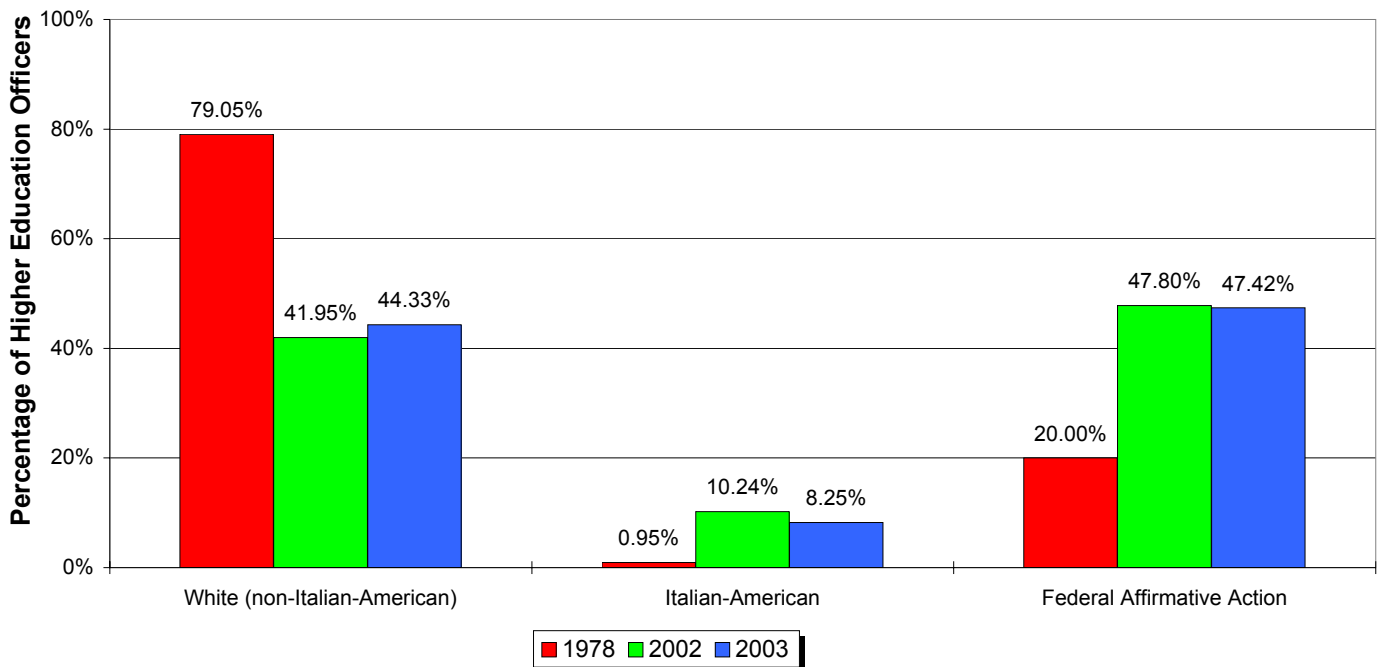

Hunter College Total Instructional Staff

Comparison 1978, 2002 and 2003

Hunter College Full Time Faculty

Historical Trend 1978 to 2003

Comparison 1978, 2002 and 2003

Hunter College Higher Education Officers

Historical Trend 1978 to 2003

Comparison 1978, 2002 and 2003

Hunter College University/College Executives & Deans

Comparison 1978, 2002 and 2003