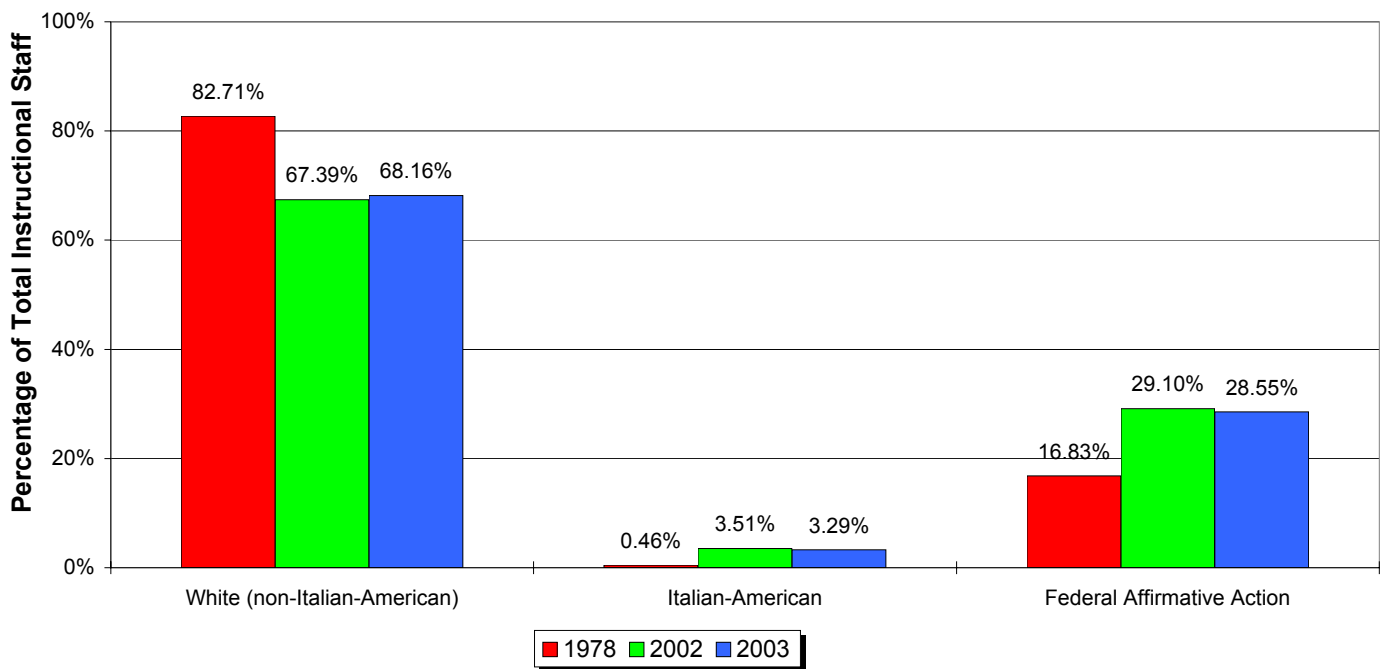

Hunter College Total Instructional Staff

Comparison 1978, 2002 and 2003

Hunter College Full Time Faculty

Historical Trend 1978 to 2003

Comparison 1978, 2002 and 2003

Hunter College Higher Education Officers

Historical Trend 1978 to 2003

Comparison 1978, 2002 and 2003

Hunter College University/College Executives & Deans

Comparison 1978, 2002 and 2003