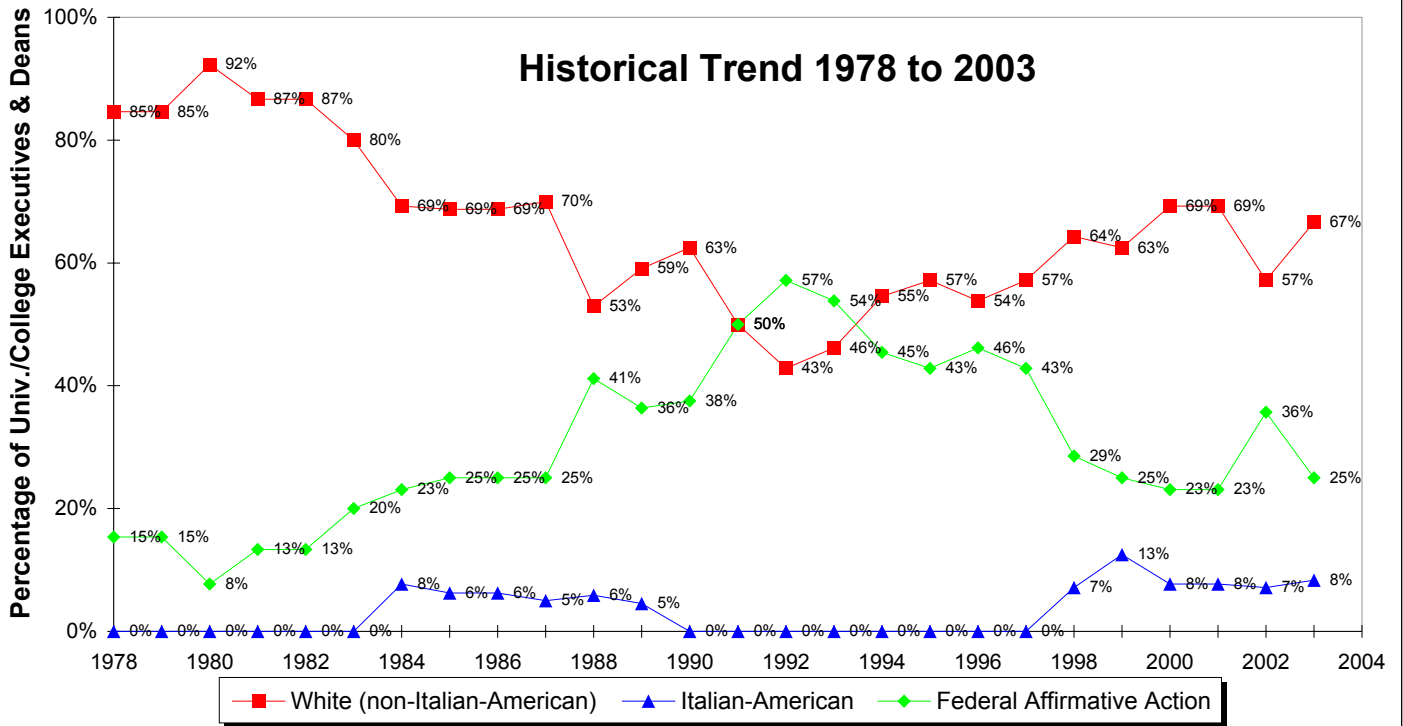

LaGuardia Community College Total Instructional Staff

Comparison 1978, 2002 and 2003

LaGuardia Community College Full Time Faculty

Historical Trend 1978 to 2003

Comparison 1978, 2002 and 2003

LaGuardia Community College Higher Education Officers

Historical Trend 1978 to 2003

Comparison 1978, 2002 and 2003

LaGuardia Community College Executives & Deans

Comparison 1978, 2002 and 2003