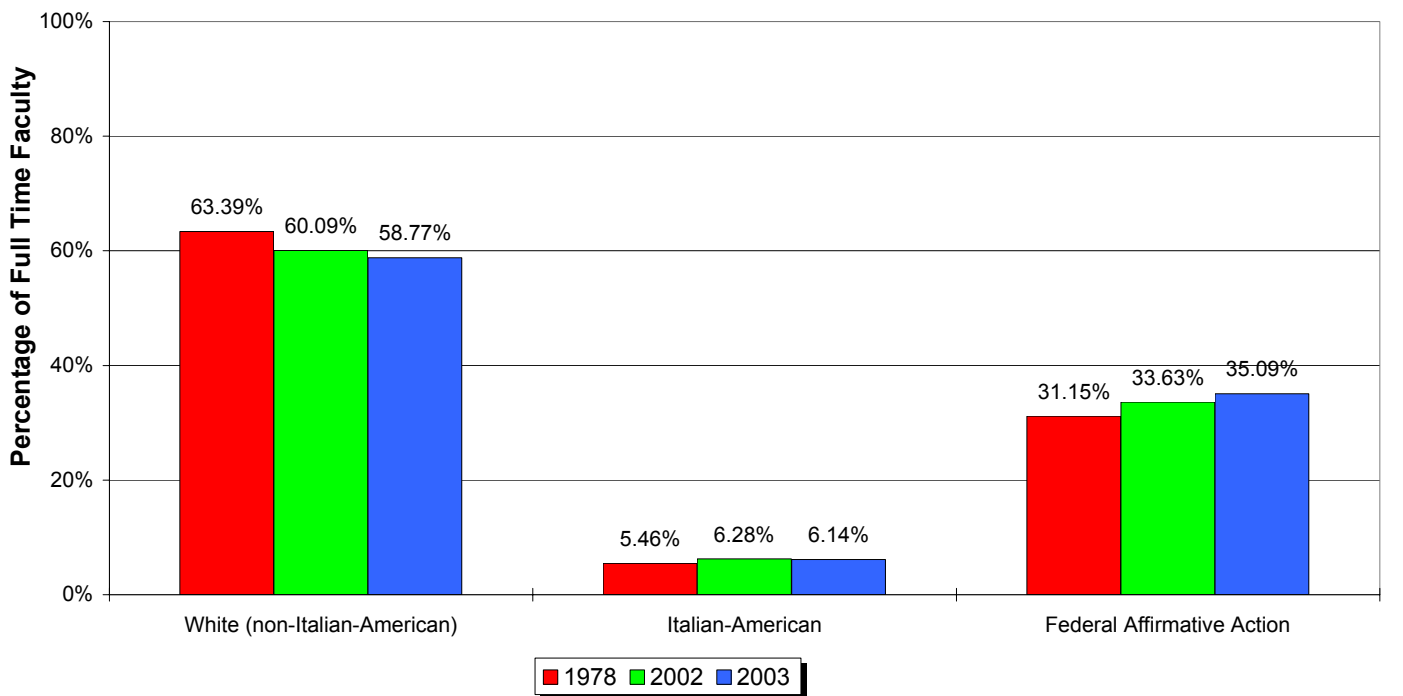

LaGuardia Community College Total Instructional Staff

Comparison 1978, 2002 and 2003

LaGuardia Community College Full Time Faculty

Historical Trend 1978 to 2003

Comparison 1978, 2002 and 2003

LaGuardia Community College Higher Education Officers

Historical Trend 1978 to 2003

Comparison 1978, 2002 and 2003

LaGuardia Community College Executives & Deans

Comparison 1978, 2002 and 2003