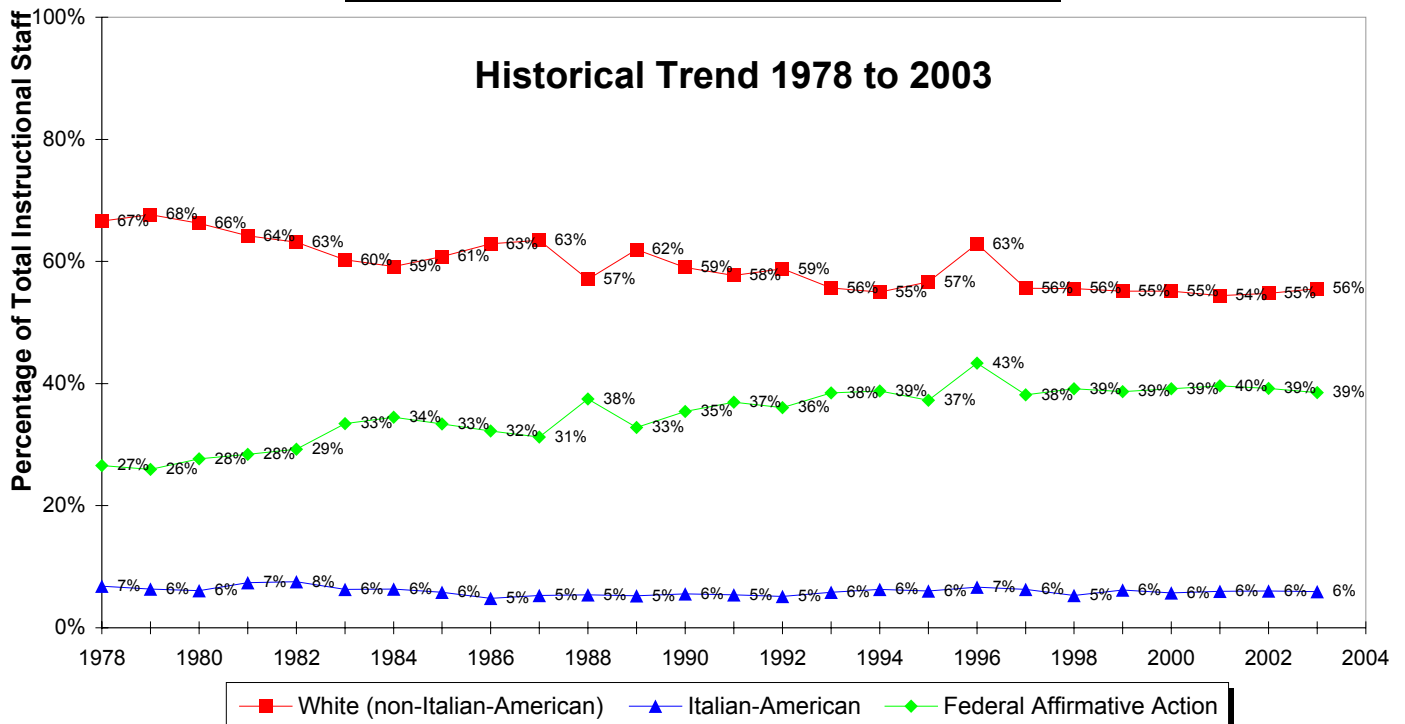

LaGuardia Community College Total Instructional Staff

Comparison 1978, 2002 and 2003

LaGuardia Community College Full Time Faculty

Historical Trend 1978 to 2003

Comparison 1978, 2002 and 2003

LaGuardia Community College Higher Education Officers

Historical Trend 1978 to 2003

Comparison 1978, 2002 and 2003

LaGuardia Community College Executives & Deans

Comparison 1978, 2002 and 2003