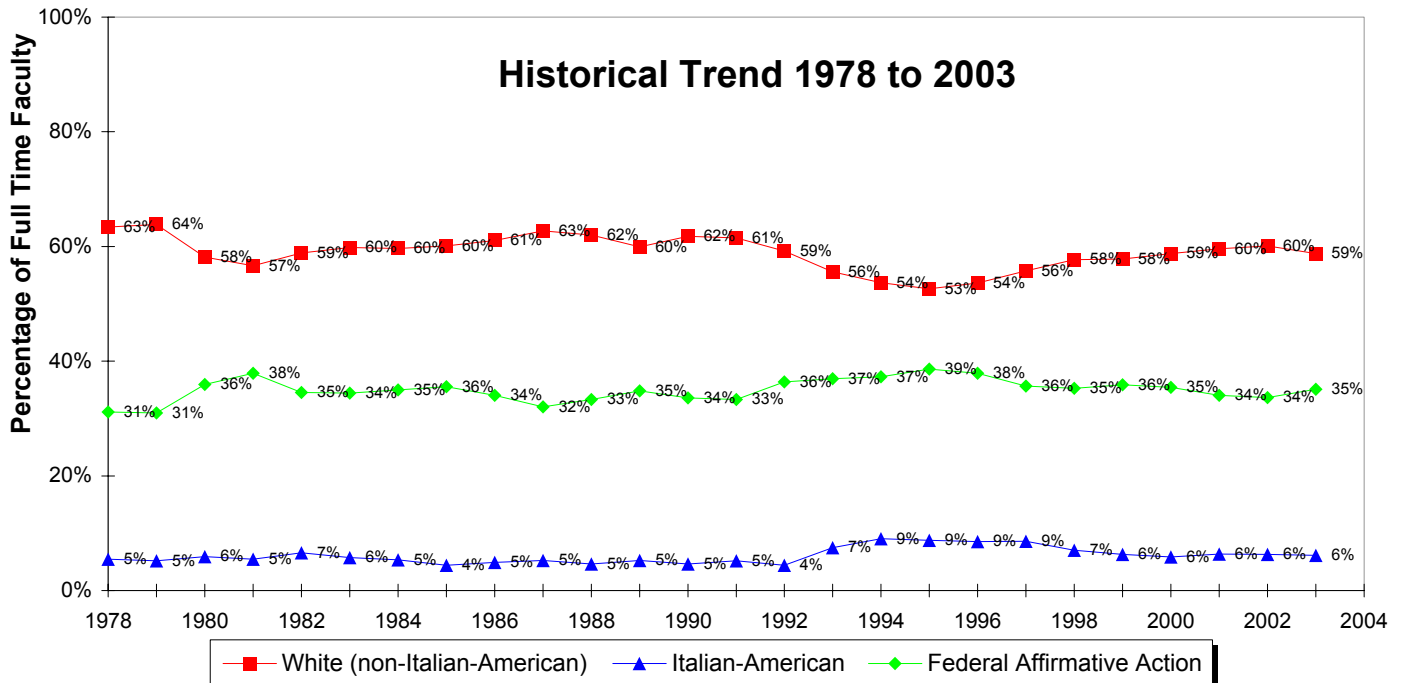

LaGuardia Community College Total Instructional Staff

Comparison 1978, 2002 and 2003

LaGuardia Community College Full Time Faculty

Historical Trend 1978 to 2003

Comparison 1978, 2002 and 2003

LaGuardia Community College Higher Education Officers

Historical Trend 1978 to 2003

Comparison 1978, 2002 and 2003

LaGuardia Community College Executives & Deans

Comparison 1978, 2002 and 2003