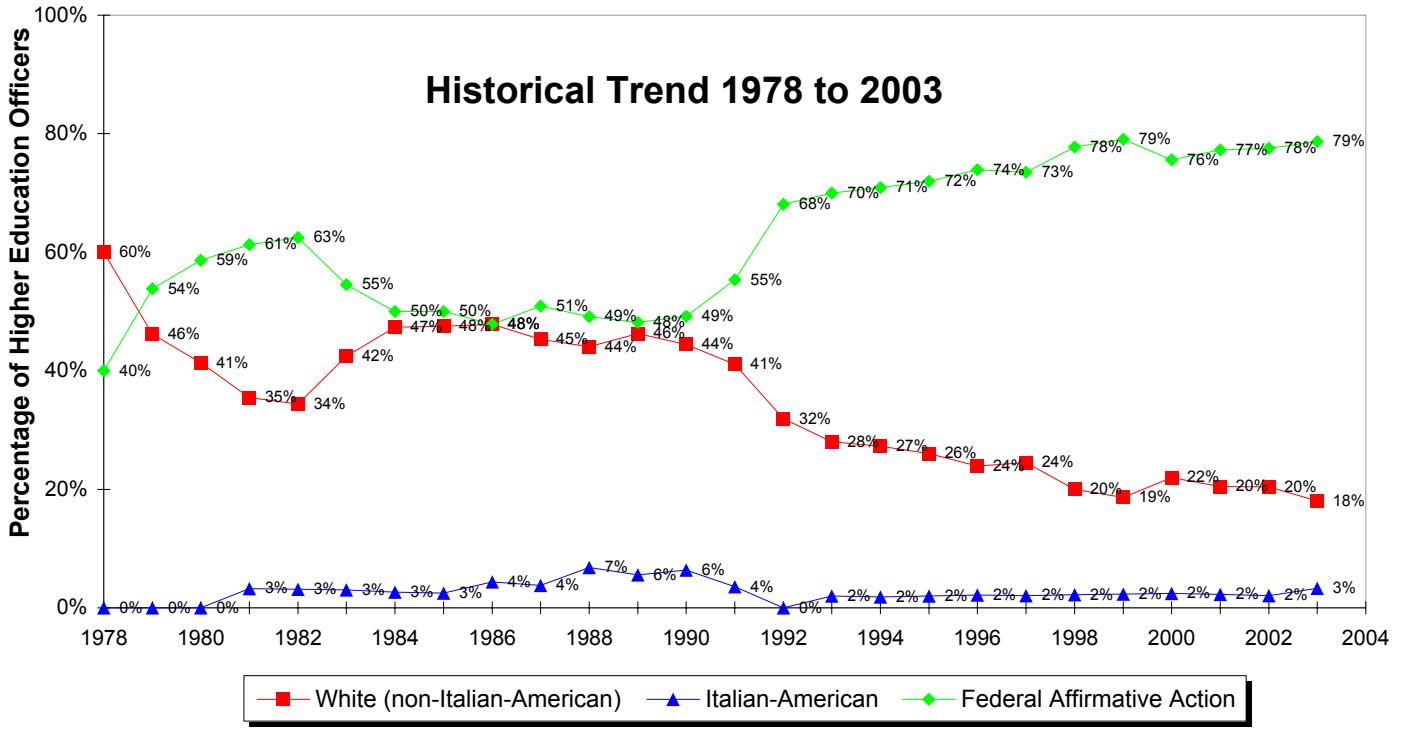

York College Total Instructional Staff

Historical Trend 1978 to 2003

Comparison 1978, 2002 and 2003

York College Full Time Faculty

Historical Trend 1978 to 2003

Comparison 1978, 2002 and 2003

Reference: University Affirmative Action Office: City University of New York 1978 to 2003

York College Higher Education Officers

Historical Trend 1978 to 2003

Comparison 1978, 2002 and 2003

Reference: University Affirmative Action Office: City University of New York 1978 to 2003

York College University/College Executives & Deans

Comparison 1978, 2002 and 2003