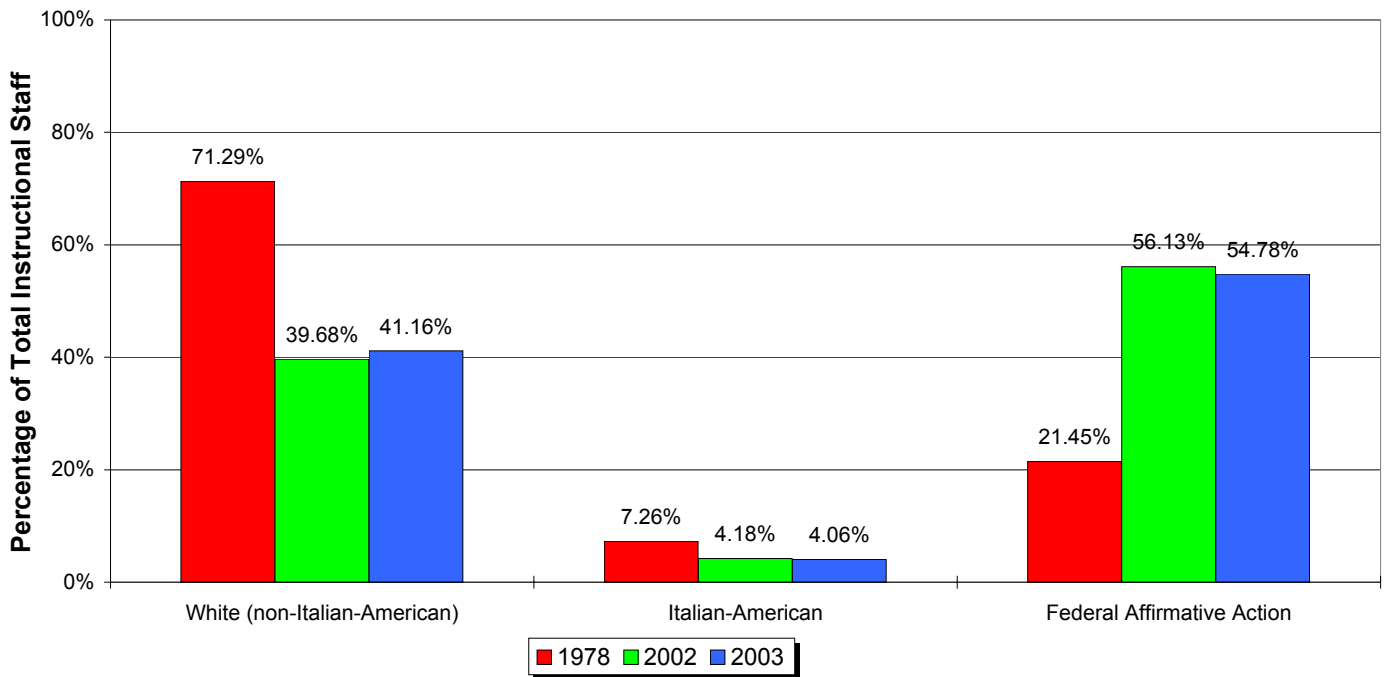

York College Total Instructional Staff

Historical Trend 1978 to 2003

Comparison 1978, 2002 and 2003

York College Full Time Faculty

Historical Trend 1978 to 2003

Comparison 1978, 2002 and 2003

Reference: University Affirmative Action Office: City University of New York 1978 to 2003

York College Higher Education Officers

Historical Trend 1978 to 2003

Comparison 1978, 2002 and 2003

Reference: University Affirmative Action Office: City University of New York 1978 to 2003

York College University/College Executives & Deans

Comparison 1978, 2002 and 2003