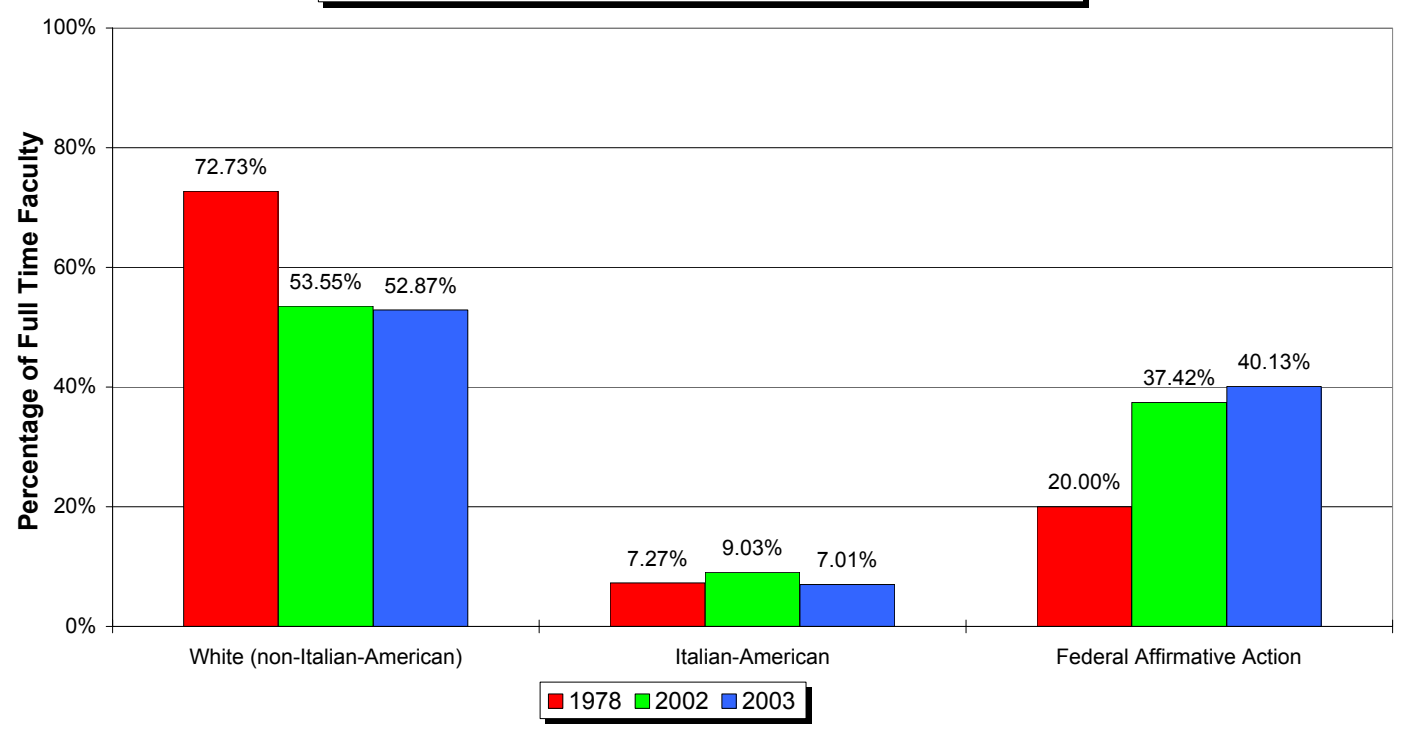

York College Total Instructional Staff

Historical Trend 1978 to 2003

Comparison 1978, 2002 and 2003

York College Full Time Faculty

Historical Trend 1978 to 2003

Comparison 1978, 2002 and 2003

Reference: University Affirmative Action Office: City University of New York 1978 to 2003

York College Higher Education Officers

Historical Trend 1978 to 2003

Comparison 1978, 2002 and 2003

Reference: University Affirmative Action Office: City University of New York 1978 to 2003

York College University/College Executives & Deans

Comparison 1978, 2002 and 2003