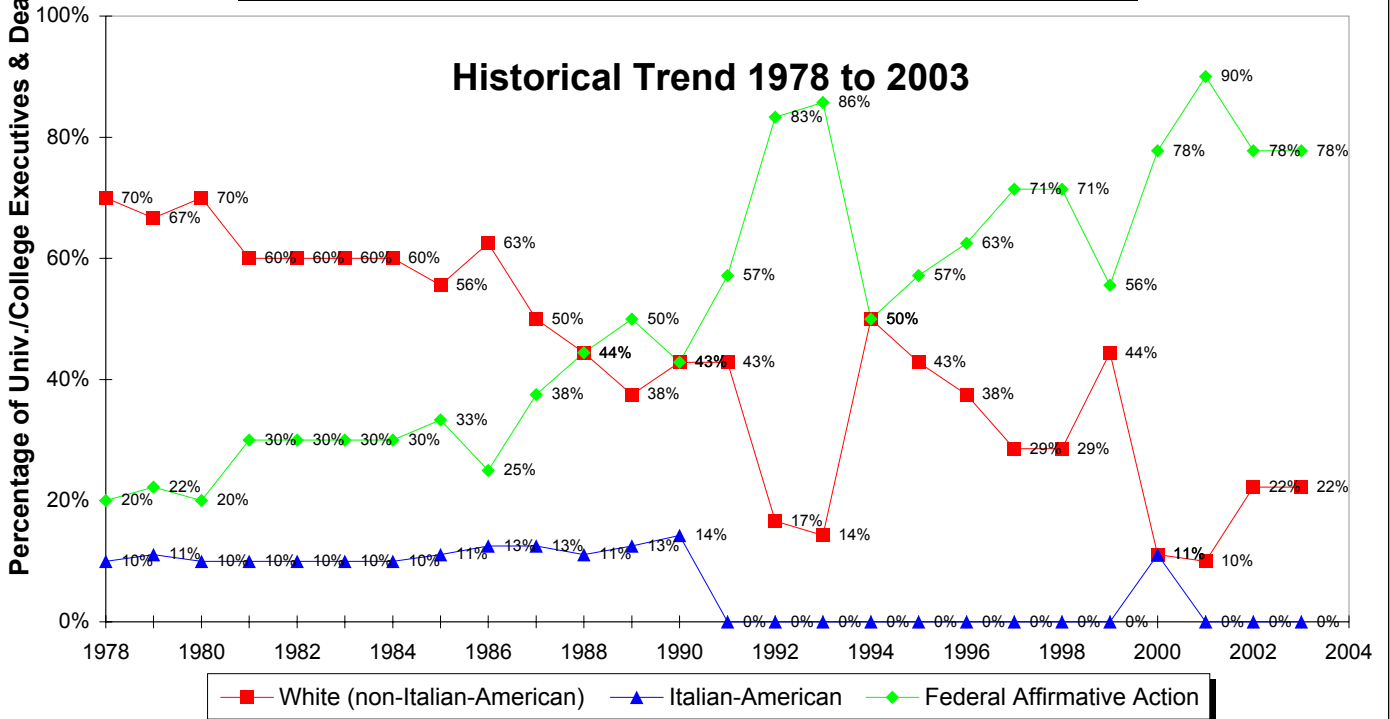

York College Total Instructional Staff

Historical Trend 1978 to 2003

Comparison 1978, 2002 and 2003

York College Full Time Faculty

Historical Trend 1978 to 2003

Comparison 1978, 2002 and 2003

Reference: University Affirmative Action Office: City University of New York 1978 to 2003

York College Higher Education Officers

Historical Trend 1978 to 2003

Comparison 1978, 2002 and 2003

Reference: University Affirmative Action Office: City University of New York 1978 to 2003

York College University/College Executives & Deans

Comparison 1978, 2002 and 2003