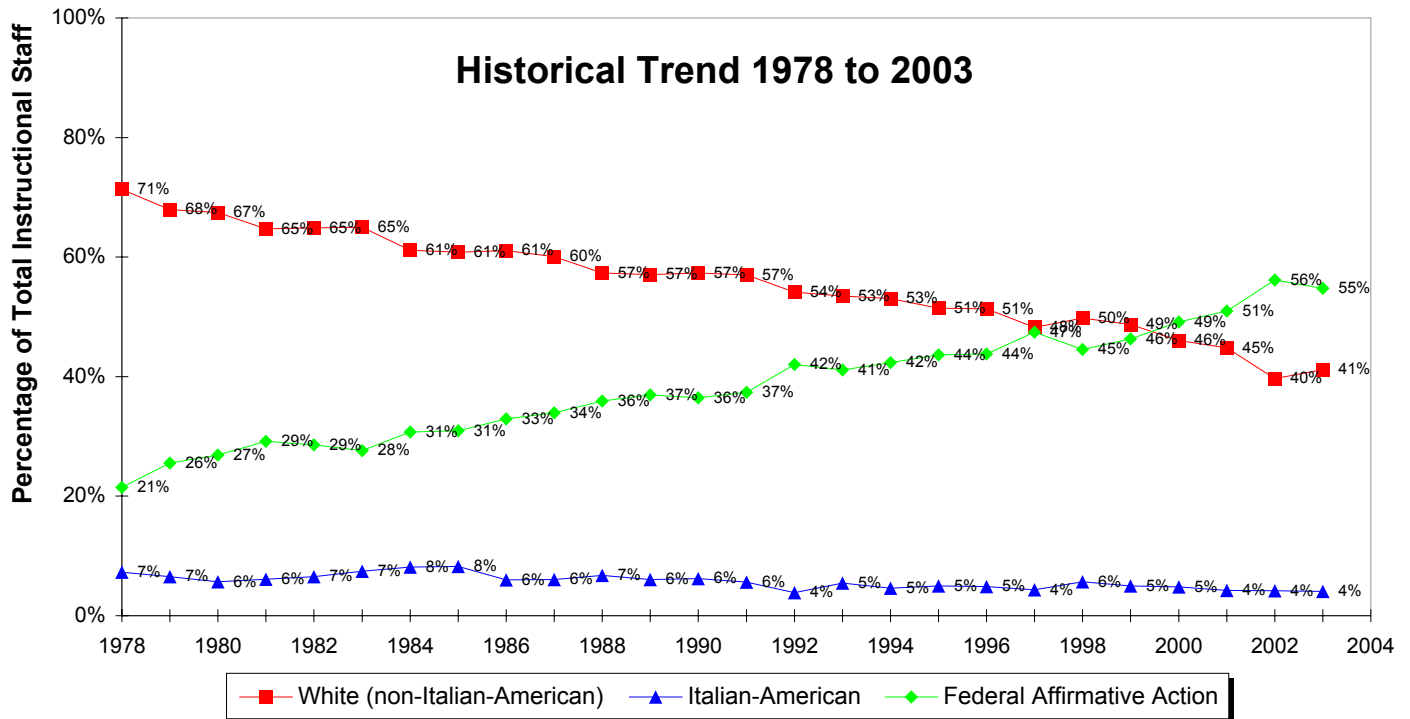

York College Total Instructional Staff

Historical Trend 1978 to 2003

Comparison 1978, 2002 and 2003

York College Full Time Faculty

Historical Trend 1978 to 2003

Comparison 1978, 2002 and 2003

Reference: University Affirmative Action Office: City University of New York 1978 to 2003

York College Higher Education Officers

Historical Trend 1978 to 2003

Comparison 1978, 2002 and 2003

Reference: University Affirmative Action Office: City University of New York 1978 to 2003

York College University/College Executives & Deans

Comparison 1978, 2002 and 2003