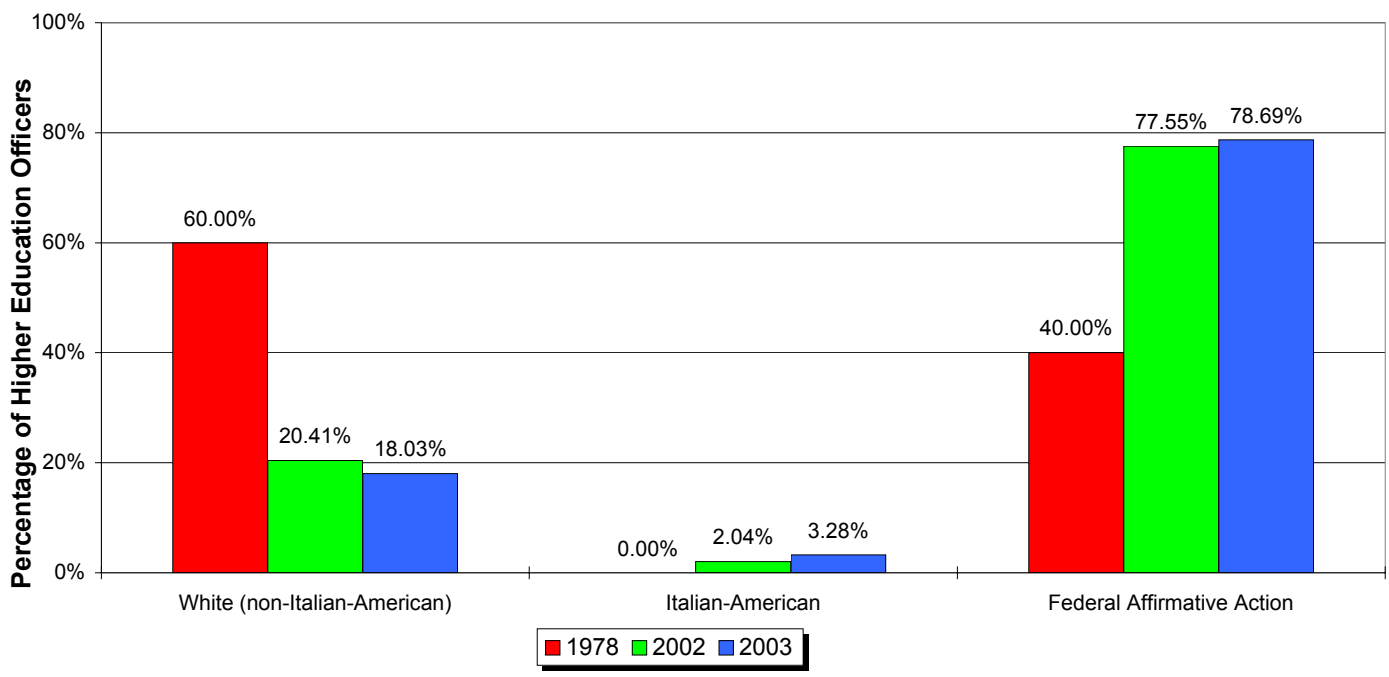

York College Total Instructional Staff

Historical Trend 1978 to 2003

Comparison 1978, 2002 and 2003

York College Full Time Faculty

Historical Trend 1978 to 2003

Comparison 1978, 2002 and 2003

Reference: University Affirmative Action Office: City University of New York 1978 to 2003

York College Higher Education Officers

Historical Trend 1978 to 2003

Comparison 1978, 2002 and 2003

Reference: University Affirmative Action Office: City University of New York 1978 to 2003

York College University/College Executives & Deans

Comparison 1978, 2002 and 2003