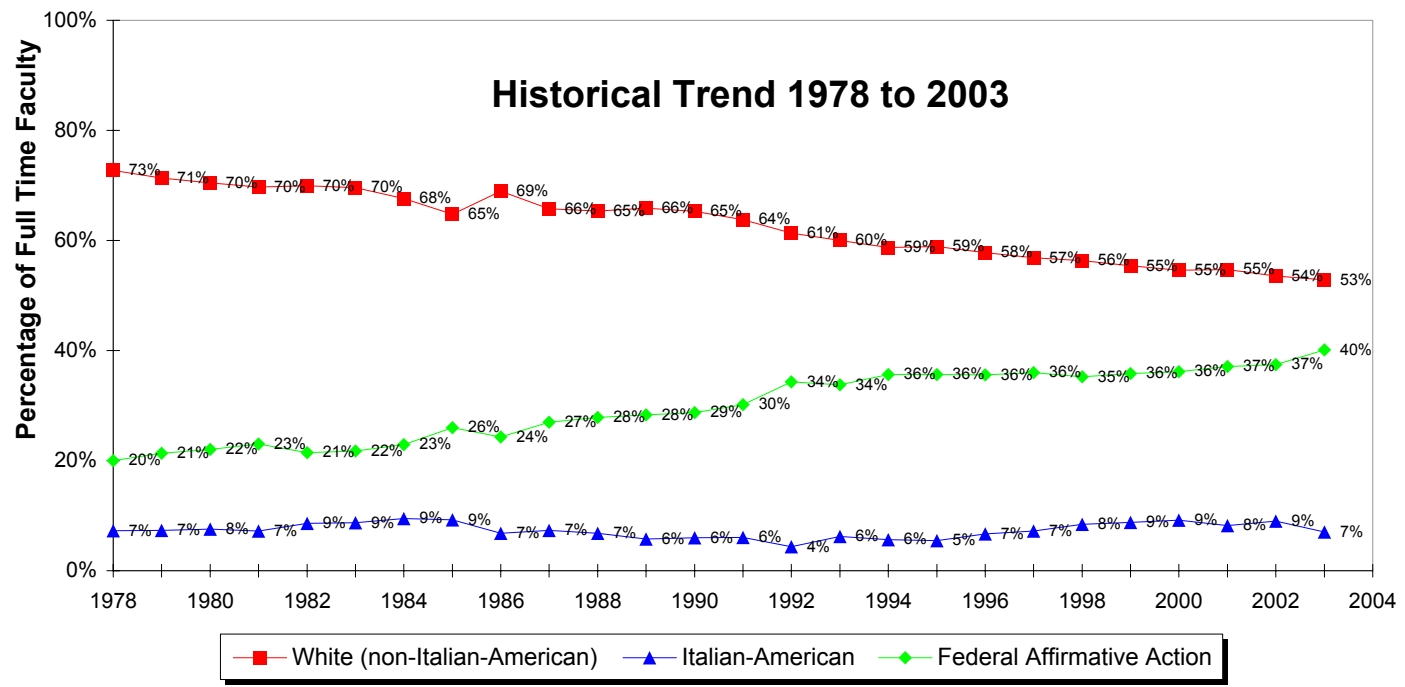

York College Total Instructional Staff

Historical Trend 1978 to 2003

Comparison 1978, 2002 and 2003

York College Full Time Faculty

Historical Trend 1978 to 2003

Comparison 1978, 2002 and 2003

Reference: University Affirmative Action Office: City University of New York 1978 to 2003

Comparison 1978, 2002 and 2003